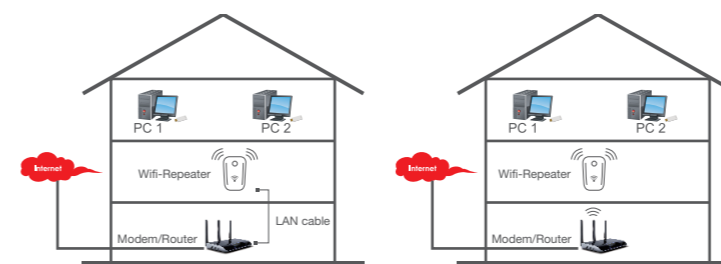

STANDARD/WIRELESS REPEATER MODE