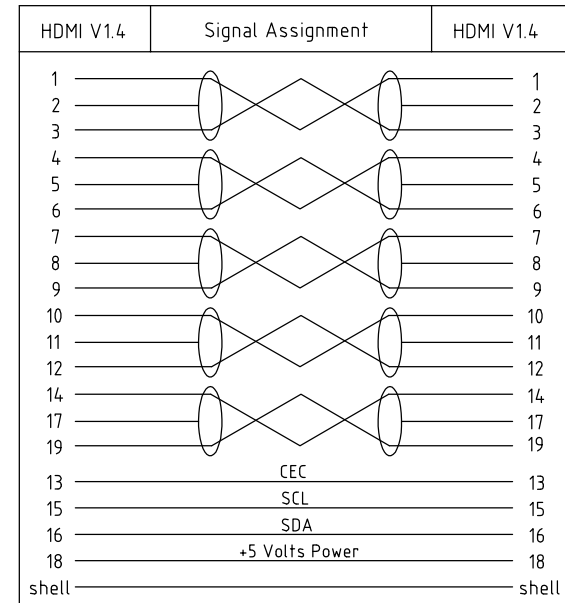

Page	1 of 1
Scale	
Unit	MM

UNLESS OTHERWISE SPECIFIED,
ALL DIMENSIONS ARE IN METRIC.

PROJECTION PLAN

HDMI A MALE
GOLD PLATED

HDMI A MALE
GOLD PLATED

NOTES:

- HDMI CABLE V1.4 WIRE GAUGE:
30AWG[1P×(0.25mm BC+FPE)+D+AL]×5P
+(0.25mm BC+HDPE)×4C+AL+D+PVC13.3×3.3MM
- HOOD: MOLDING TYPE,BLACK IN COLOR
HDMI A TYPE, GOLD PLATED
- CABLE ELECTRICAL TEST:
100% OPEN SHORT & MISS WIRE TEST.
- COPPER PERCENT: 99.9999%
- PRINTING WORDS:
High Speed HDMI Cable with ETHERNET Cablexpert.com 8716309W

Model	Dimension	
	L (mm)	M (mm)
CC-HDMI4F-1M	1000	10
CC-HDMI4F-6	1800	200
CC-HDMI4F-10	3000	200

Revised Details				Drawn	Kenny	Model: CC-HDMI4F-1M CC-HDMI4F-6 CC-HDMI4F-10
Item.	Description	Date	by	Date	Jun.15.2016	
△				Check		
				Approve		