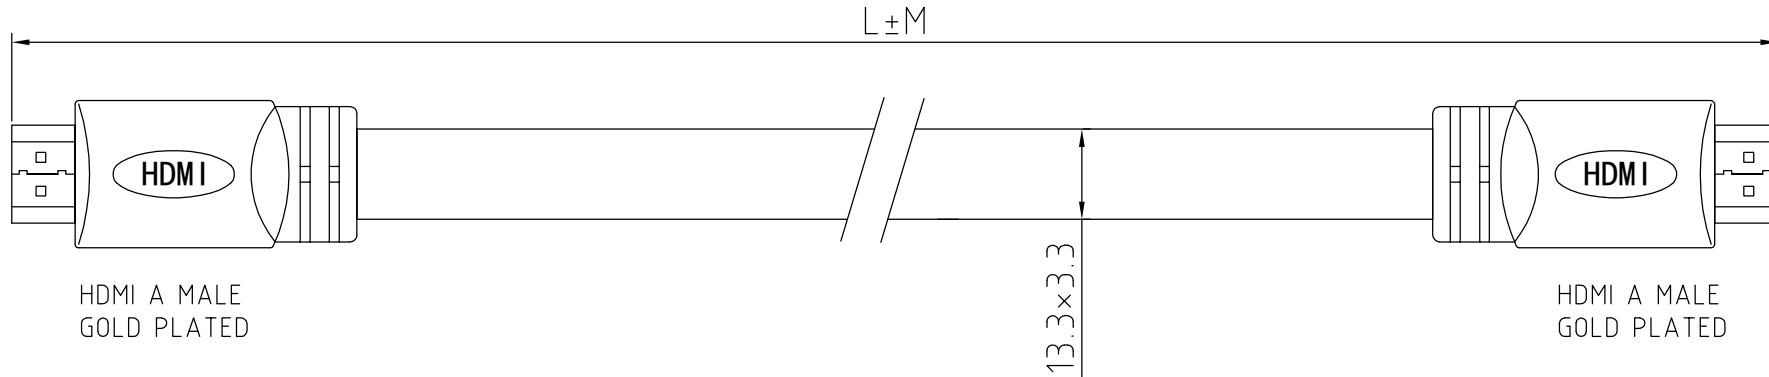

Page	1 of 1
Scale	
Unit	MM

UNLESS OTHERWISE SPECIFIED,
ALL DIMENSIONS ARE IN METRIC.

PROJECTION PLAN

HDMI A MALE
GOLD PLATED

HDMI A MALE
GOLD PLATED

NOTES:

- HDMI CABLE V1.4 WIRE GAUGE:
30AWG[1P×(0.25mm BC+FPE)+D+AL]×5P
+(0.25mm BC+HDPE)×4C+AL+D+PVC13.3×3.3MM
- HOOD: MOLDING TYPE,BLACK IN COLOR
HDMI A TYPE, GOLD PLATED
- CABLE ELECTRICAL TEST:
100% OPEN SHORT & MISS WIRE TEST.
- COPPER PERCENT: 99.9999%
- PRINTING WORDS:
High Speed HDMI Cable with ETHERNET Cablexpert.com 8716309W

Model	Dimension	
	L (mm)	M (mm)
CC-HDMI4F-1M	1000	10
CC-HDMI4F-6	1800	200
CC-HDMI4F-10	3000	200

Revised Details				Drawn	Kenny	Model: CC-HDMI4F-1M CC-HDMI4F-6 CC-HDMI4F-10
Item.	Description	Date	by	Date	Jun.15.2016	
△				Check		
				Approve		