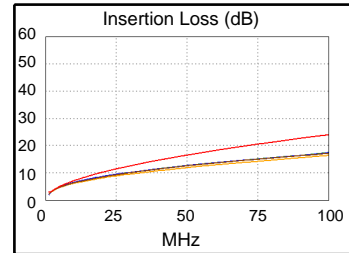

Worst Case Margin Worst Case Value