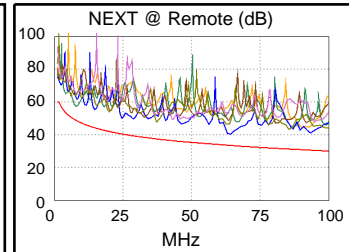

Test Summary: PASS

Model: DTX-1800
 Main S/N: 2433075
 Remote S/N: 2433076
 Main Adapter: DTX-CHA002
 Remote Adapter: DTX-CHA002

Length (ft), Limit 328	[Pair 12]	181
Prop. Delay (ns), Limit 555	[Pair 36]	279
Delay Skew (ns), Limit 50	[Pair 36]	12
Resistance (ohms)	[Pair 36]	17.1
Insertion Loss Margin (dB)	[Pair 36]	6.6
Frequency (MHz)	[Pair 36]	100.0
Limit (dB)	[Pair 36]	24.0

Wire Map (T568B)
PASS

Worst Case Margin Worst Case Value

PASS	MAIN	SR	MAIN	SR
Worst Pair	12-78	12-78	12-78	12-78
NEXT (dB)	6.0	6.5	8.6	6.5
Freq. (MHz)	33.0	63.5	89.8	63.8
Limit (dB)	38.3	33.5	30.9	33.4
Worst Pair	12	78	12	12
PS NEXT (dB)	8.4	8.5	10.9	11.4
Freq. (MHz)	32.8	63.5	89.8	93.0
Limit (dB)	35.4	30.5	27.9	27.6

PASS	MAIN	SR	MAIN	SR
Worst Pair	12-45	12-45	45-36	36-45
ACR-F (dB)	18.7	18.9	22.3	22.4
Freq. (MHz)	8.5	8.5	100.0	100.0
Limit (dB)	38.8	38.8	17.4	17.4
Worst Pair	12	12	36	45
PS ACR-F (dB)	17.9	17.8	23.9	23.3
Freq. (MHz)	1.0	1.0	100.0	100.0
Limit (dB)	54.4	54.4	14.4	14.4