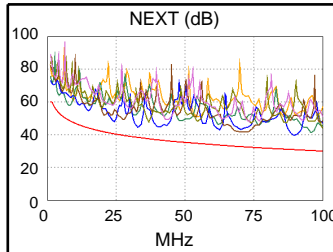

Test Summary: PASS

Model: DTX-1800
 Main S/N: 2433075
 Remote S/N: 2433076
 Main Adapter: DTX-CHA002
 Remote Adapter: DTX-CHA002

Length (ft), Limit 328	[Pair 12]	181
Prop. Delay (ns), Limit 555	[Pair 36]	279
Delay Skew (ns), Limit 50	[Pair 36]	12
Resistance (ohms)	[Pair 36]	17.1
Insertion Loss Margin (dB)	[Pair 36]	6.6
Frequency (MHz)	[Pair 36]	100.0
Limit (dB)	[Pair 36]	24.0

Wire Map (T568B)
PASS

Worst Case Margin Worst Case Value

PASS	MAIN	SR	MAIN	SR
Worst Pair	12-78	12-78	12-78	12-78
NEXT (dB)	6.0	6.5	8.6	6.5
Freq. (MHz)	33.0	63.5	89.8	63.8
Limit (dB)	38.3	33.5	30.9	33.4
Worst Pair	12	78	12	12
PS NEXT (dB)	8.4	8.5	10.9	11.4
Freq. (MHz)	32.8	63.5	89.8	93.0
Limit (dB)	35.4	30.5	27.9	27.6

PASS	MAIN	SR	MAIN	SR
Worst Pair	12-45	12-45	45-36	36-45
ACR-F (dB)	18.7	18.9	22.3	22.4
Freq. (MHz)	8.5	8.5	100.0	100.0
Limit (dB)	38.8	38.8	17.4	17.4
Worst Pair	12	12	36	45
PS ACR-F (dB)	17.9	17.8	23.9	23.3
Freq. (MHz)	1.0	1.0	100.0	100.0
Limit (dB)	54.4	54.4	14.4	14.4