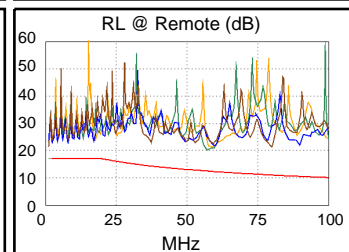

PASS	MAIN	SR	MAIN	SR
Worst Pair	78	45	78	36
RL (dB)	3.7	5.6	5.6	7.6
Freq. (MHz)	8.1	2.4	37.8	56.5
Limit (dB)	17.0	17.0	14.2	12.5