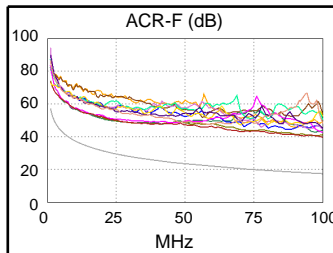

Test Summary: PASS

Model: DTX-1800
 Main S/N: 2433075
 Remote S/N: 2433076
 Main Adapter: DTX-CHA002
 Remote Adapter: DTX-CHA002

Length (ft), Limit 328	[Pair 12]	181
Prop. Delay (ns), Limit 555	[Pair 36]	279
Delay Skew (ns), Limit 50	[Pair 36]	12
Resistance (ohms)	[Pair 36]	17.1
Insertion Loss Margin (dB)	[Pair 36]	6.6
Frequency (MHz)	[Pair 36]	100.0
Limit (dB)	[Pair 36]	24.0

Wire Map (T568B)
PASS

Worst Case Margin Worst Case Value

PASS	MAIN	SR	MAIN	SR
Worst Pair	12-78	12-78	12-78	12-78
NEXT (dB)	6.0	6.5	8.6	6.5
Freq. (MHz)	33.0	63.5	89.8	63.8
Limit (dB)	38.3	33.5	30.9	33.4
Worst Pair	12	78	12	12
PS NEXT (dB)	8.4	8.5	10.9	11.4
Freq. (MHz)	32.8	63.5	89.8	93.0
Limit (dB)	35.4	30.5	27.9	27.6

PASS	MAIN	SR	MAIN	SR
Worst Pair	12-45	12-45	45-36	36-45
ACR-F (dB)	18.7	18.9	22.3	22.4
Freq. (MHz)	8.5	8.5	100.0	100.0
Limit (dB)	38.8	38.8	17.4	17.4
Worst Pair	12	12	36	45
PS ACR-F (dB)	17.9	17.8	23.9	23.3
Freq. (MHz)	1.0	1.0	100.0	100.0
Limit (dB)	54.4	54.4	14.4	14.4

N/A	MAIN	SR	MAIN	SR
Worst Pair	12-78	12-45	12-78	12-78
ACR-N (dB)	8.8	8.9	15.0	17.0
Freq. (MHz)	33.0	7.6	89.8	92.8
Limit (dB)	25.1	42.8	8.3	7.6
Worst Pair	12	45	78	78
PS ACR-N (dB)	11.1	10.6	17.8	18.8
Freq. (MHz)	1.6	7.6	89.8	94.0
Limit (dB)	53.9	39.8	5.3	4.3