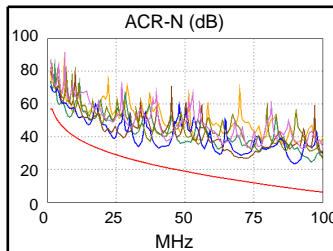

Wire Map (T568B)
PASS

Worst Case Margin Worst Case Value

PASS	MAIN	SR	MAIN	SR
Worst Pair	12-78	12-78	12-78	12-78
NEXT (dB)	6.0	6.5	8.6	6.5
Freq. (MHz)	33.0	63.5	89.8	63.8
Limit (dB)	38.3	33.5	30.9	33.4
Worst Pair	12	78	12	12
PS NEXT (dB)	8.4	8.5	10.9	11.4
Freq. (MHz)	32.8	63.5	89.8	93.0
Limit (dB)	35.4	30.5	27.9	27.6

PASS	MAIN	SR	MAIN	SR
Worst Pair	12-45	12-45	45-36	36-45
ACR-F (dB)	18.7	18.9	22.3	22.4
Freq. (MHz)	8.5	8.5	100.0	100.0
Limit (dB)	38.8	38.8	17.4	17.4
Worst Pair	12	12	36	45
PS ACR-F (dB)	17.9	17.8	23.9	23.3
Freq. (MHz)	1.0	1.0	100.0	100.0
Limit (dB)	54.4	54.4	14.4	14.4

N/A	MAIN	SR	MAIN	SR
Worst Pair	12-78	12-45	12-78	12-78
ACR-N (dB)	8.8	8.9	15.0	17.0
Freq. (MHz)	33.0	7.6	89.8	92.8
Limit (dB)	25.1	42.8	8.3	7.6
Worst Pair	12	45	78	78
PS ACR-N (dB)	11.1	10.6	17.8	18.8
Freq. (MHz)	1.6	7.6	89.8	94.0
Limit (dB)	53.9	39.8	5.3	4.3