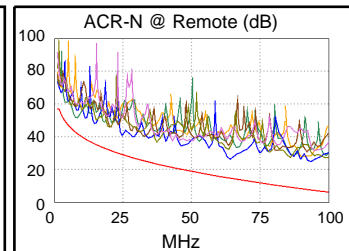

Test Summary: PASS

Model: DTX-1800
 Main S/N: 2433075
 Remote S/N: 2433076
 Main Adapter: DTX-CHA002
 Remote Adapter: DTX-CHA002

Length (ft), Limit 328	[Pair 12]	181
Prop. Delay (ns), Limit 555	[Pair 36]	279
Delay Skew (ns), Limit 50	[Pair 36]	12
Resistance (ohms)	[Pair 36]	17.1
Insertion Loss Margin (dB)	[Pair 36]	6.6
Frequency (MHz)	[Pair 36]	100.0
Limit (dB)	[Pair 36]	24.0

Wire Map (T568B)
PASS

Worst Case Margin Worst Case Value

PASS	MAIN	SR	MAIN	SR
Worst Pair	12-78	12-78	12-78	12-78
NEXT (dB)	6.0	6.5	8.6	6.5
Freq. (MHz)	33.0	63.5	89.8	63.8
Limit (dB)	38.3	33.5	30.9	33.4
Worst Pair	12	78	12	12
PS NEXT (dB)	8.4	8.5	10.9	11.4
Freq. (MHz)	32.8	63.5	89.8	93.0
Limit (dB)	35.4	30.5	27.9	27.6

PASS	MAIN	SR	MAIN	SR
Worst Pair	12-45	12-45	45-36	36-45
ACR-F (dB)	18.7	18.9	22.3	22.4
Freq. (MHz)	8.5	8.5	100.0	100.0
Limit (dB)	38.8	38.8	17.4	17.4
Worst Pair	12	12	36	45
PS ACR-F (dB)	17.9	17.8	23.9	23.3
Freq. (MHz)	1.0	1.0	100.0	100.0
Limit (dB)	54.4	54.4	14.4	14.4

N/A	MAIN	SR	MAIN	SR
Worst Pair	12-78	12-45	12-78	12-78
ACR-N (dB)	8.8	8.9	15.0	17.0
Freq. (MHz)	33.0	7.6	89.8	92.8
Limit (dB)	25.1	42.8	8.3	7.6
Worst Pair	12	45	78	78
PS ACR-N (dB)	11.1	10.6	17.8	18.8
Freq. (MHz)	1.6	7.6	89.8	94.0
Limit (dB)	53.9	39.8	5.3	4.3