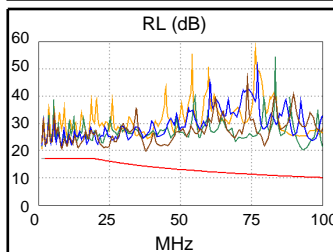

PASS	MAIN	SR	MAIN	SR
Worst Pair	78	45	78	36
RL (dB)	3.7	5.6	5.6	7.6
Freq. (MHz)	8.1	2.4	37.8	56.5
Limit (dB)	17.0	17.0	14.2	12.5