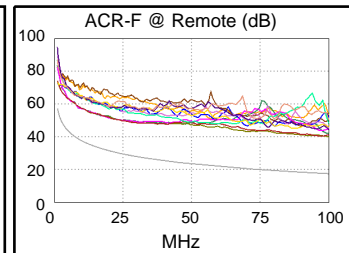

Test Summary: PASS

Model: DTX-1800
 Main S/N: 2433075
 Remote S/N: 2433076
 Main Adapter: DTX-CHA002
 Remote Adapter: DTX-CHA002

Length (ft), Limit 328	[Pair 12]	181
Prop. Delay (ns), Limit 555	[Pair 36]	279
Delay Skew (ns), Limit 50	[Pair 36]	12
Resistance (ohms)	[Pair 36]	17.1
Insertion Loss Margin (dB)	[Pair 36]	6.6
Frequency (MHz)	[Pair 36]	100.0
Limit (dB)	[Pair 36]	24.0

Wire Map (T568B)
PASS

Worst Case Margin Worst Case Value

PASS	MAIN	SR	MAIN	SR
Worst Pair	12-78	12-78	12-78	12-78
NEXT (dB)	6.0	6.5	8.6	6.5
Freq. (MHz)	33.0	63.5	89.8	63.8
Limit (dB)	38.3	33.5	30.9	33.4
Worst Pair	12	78	12	12
PS NEXT (dB)	8.4	8.5	10.9	11.4
Freq. (MHz)	32.8	63.5	89.8	93.0
Limit (dB)	35.4	30.5	27.9	27.6

PASS	MAIN	SR	MAIN	SR
Worst Pair	12-45	12-45	45-36	36-45
ACR-F (dB)	18.7	18.9	22.3	22.4
Freq. (MHz)	8.5	8.5	100.0	100.0
Limit (dB)	38.8	38.8	17.4	17.4
Worst Pair	12	12	36	45
PS ACR-F (dB)	17.9	17.8	23.9	23.3
Freq. (MHz)	1.0	1.0	100.0	100.0
Limit (dB)	54.4	54.4	14.4	14.4

N/A	MAIN	SR	MAIN	SR
Worst Pair	12-78	12-45	12-78	12-78
ACR-N (dB)	8.8	8.9	15.0	17.0
Freq. (MHz)	33.0	7.6	89.8	92.8
Limit (dB)	25.1	42.8	8.3	7.6
Worst Pair	12	45	78	78
PS ACR-N (dB)	11.1	10.6	17.8	18.8
Freq. (MHz)	1.6	7.6	89.8	94.0
Limit (dB)	53.9	39.8	5.3	4.3